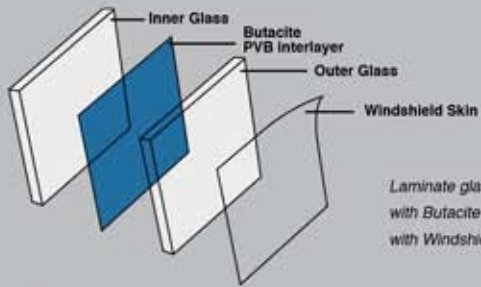

Drive Smart

Laminate glass constructed with Butacite and protected with Windshield Skin™

TECHNOLOGY

Proline Styling Windshield Skin™ was created to provide state-of-the-art protection for your vehicle's windshield. Windshield Skin™ uses the latest nanotechnology to create a stronger windshield surface and prevent damage to one of the most important parts of your vehicle.

How are windshields made?

Early windshields were made of standard glass which led to serious injuries in a vehicle crash. These were replaced with windshields made of thermal or chemically treated glass and were fitted into the vehicle frame using a neoprene or rubber seal. This tempered glass shattered into many, mostly harmless, fragments when the windshield broke. These windshields however, could shatter from a simple stone chip. The primary force behind windshield innovation has historically been the need to prevent injury from sharp glass fragments. Today, two thin sheets of curved glass are fused to a polyvinyl butyral (PVB) inner layer. The tempered glass layers are maintained independently to create a dual layer of protection. When debris hits the glass hard enough to break both outer and inner layers, the tough membrane prevents the glass from falling apart into the vehicle itself. Modern windshields, now almost universally required in all nations, do not fragment, but tend to stay in one piece, even if broken, except, if pierced locally by a strong force. Further, shards or glass from the inner lamination stick to the membrane, keeping them from spinning away from the vehicle and possibly damaging other vehicles or environment.

Applying Proline Styling Windshield Skin™

Our Windshield Skins™ are a unique, multi-millimeter layer of protection which bonds to the exterior windshield glass layer. This additional layer strengthens and improves the durability and performance of the windshield for safety and security.

vehicle windshield skin protection

Ask your dealer representative
for more information.

www.prolinestyling.com

Proline Styling Services

1.888.272.9476